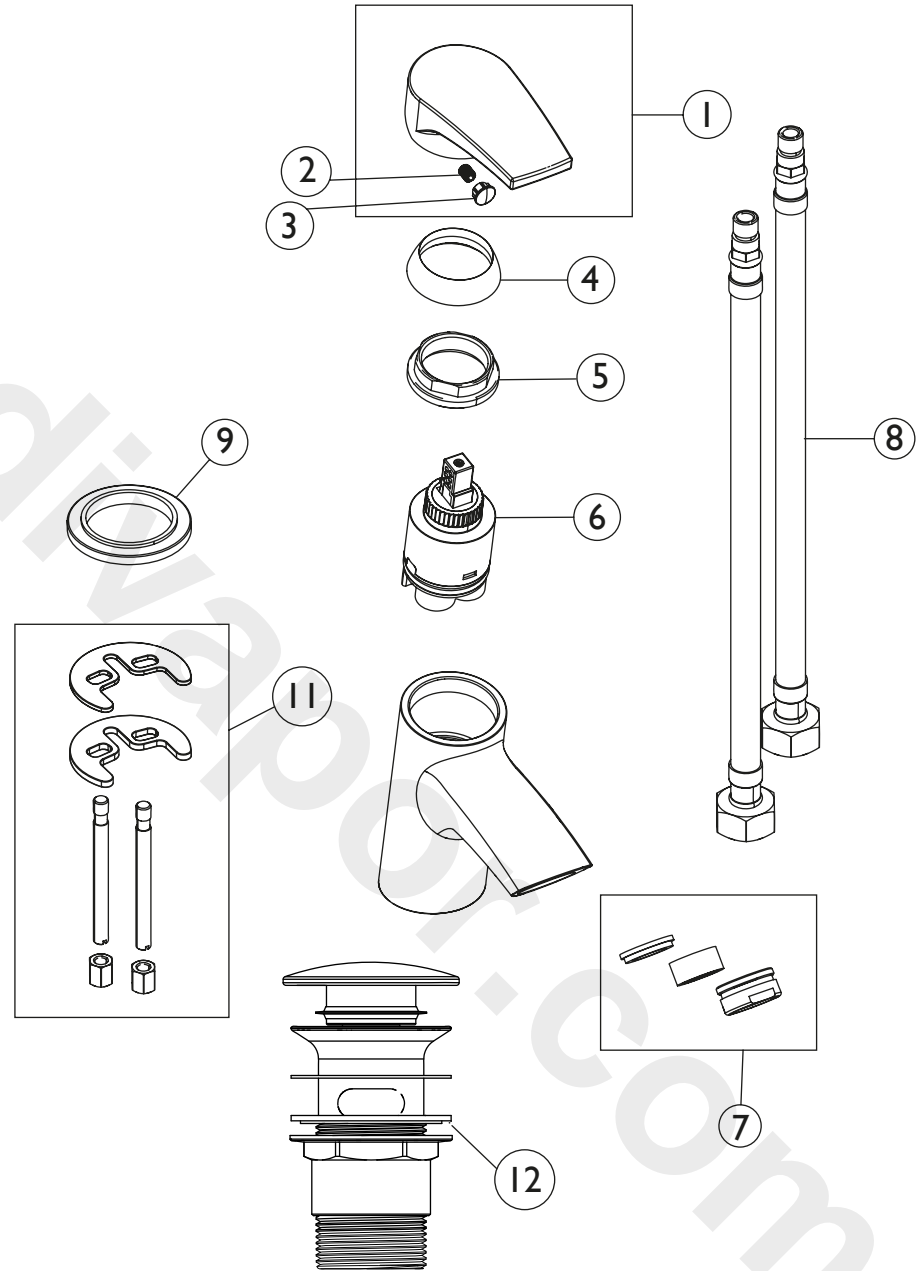

**Product Code:** OR BAS C

**Revision:** D3

1	Handle
2	Screw Grub
3	Cap
4	Shroud
5	Nut
6	Cartridge
7	Anti-Splash
8	Inlet Connection Flexible
9	Plinth
11	Fixing Kit
12	Basin Clicker Waste